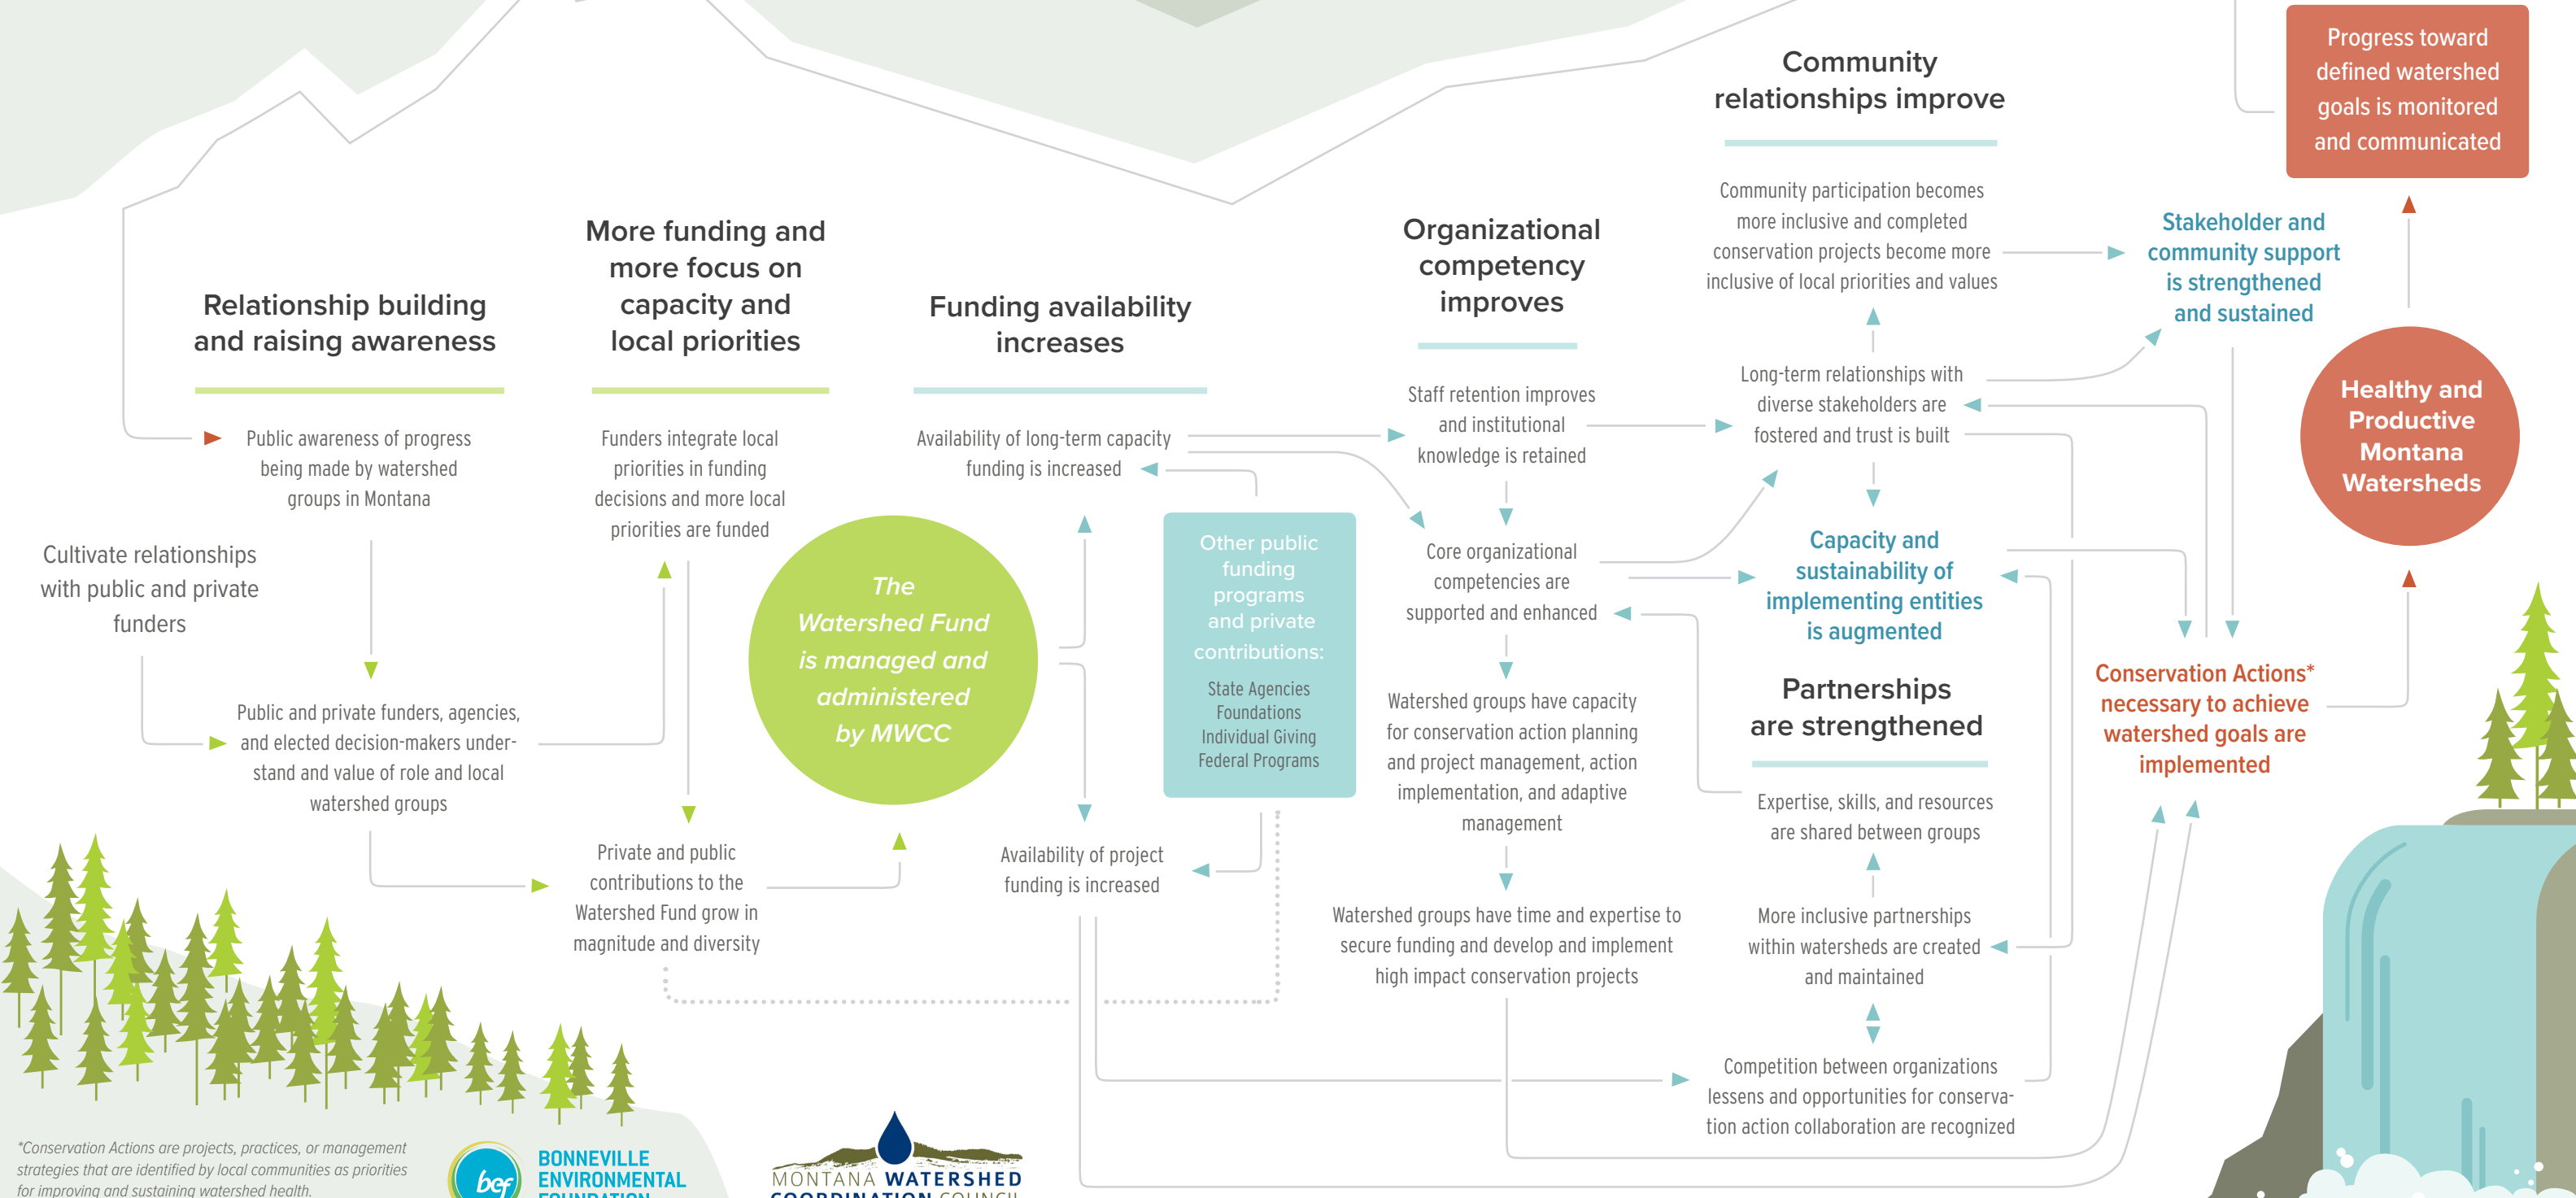

Grow & Administer The Watershed Fund

MONTANA WATERSHED COORDINATION COUNCIL (MWCC)

WATERSHED FUND

Impact of The Watershed Fund

*Conservation Actions are projects, practices, or management strategies that are identified by local communities as priorities for improving and sustaining watershed health.